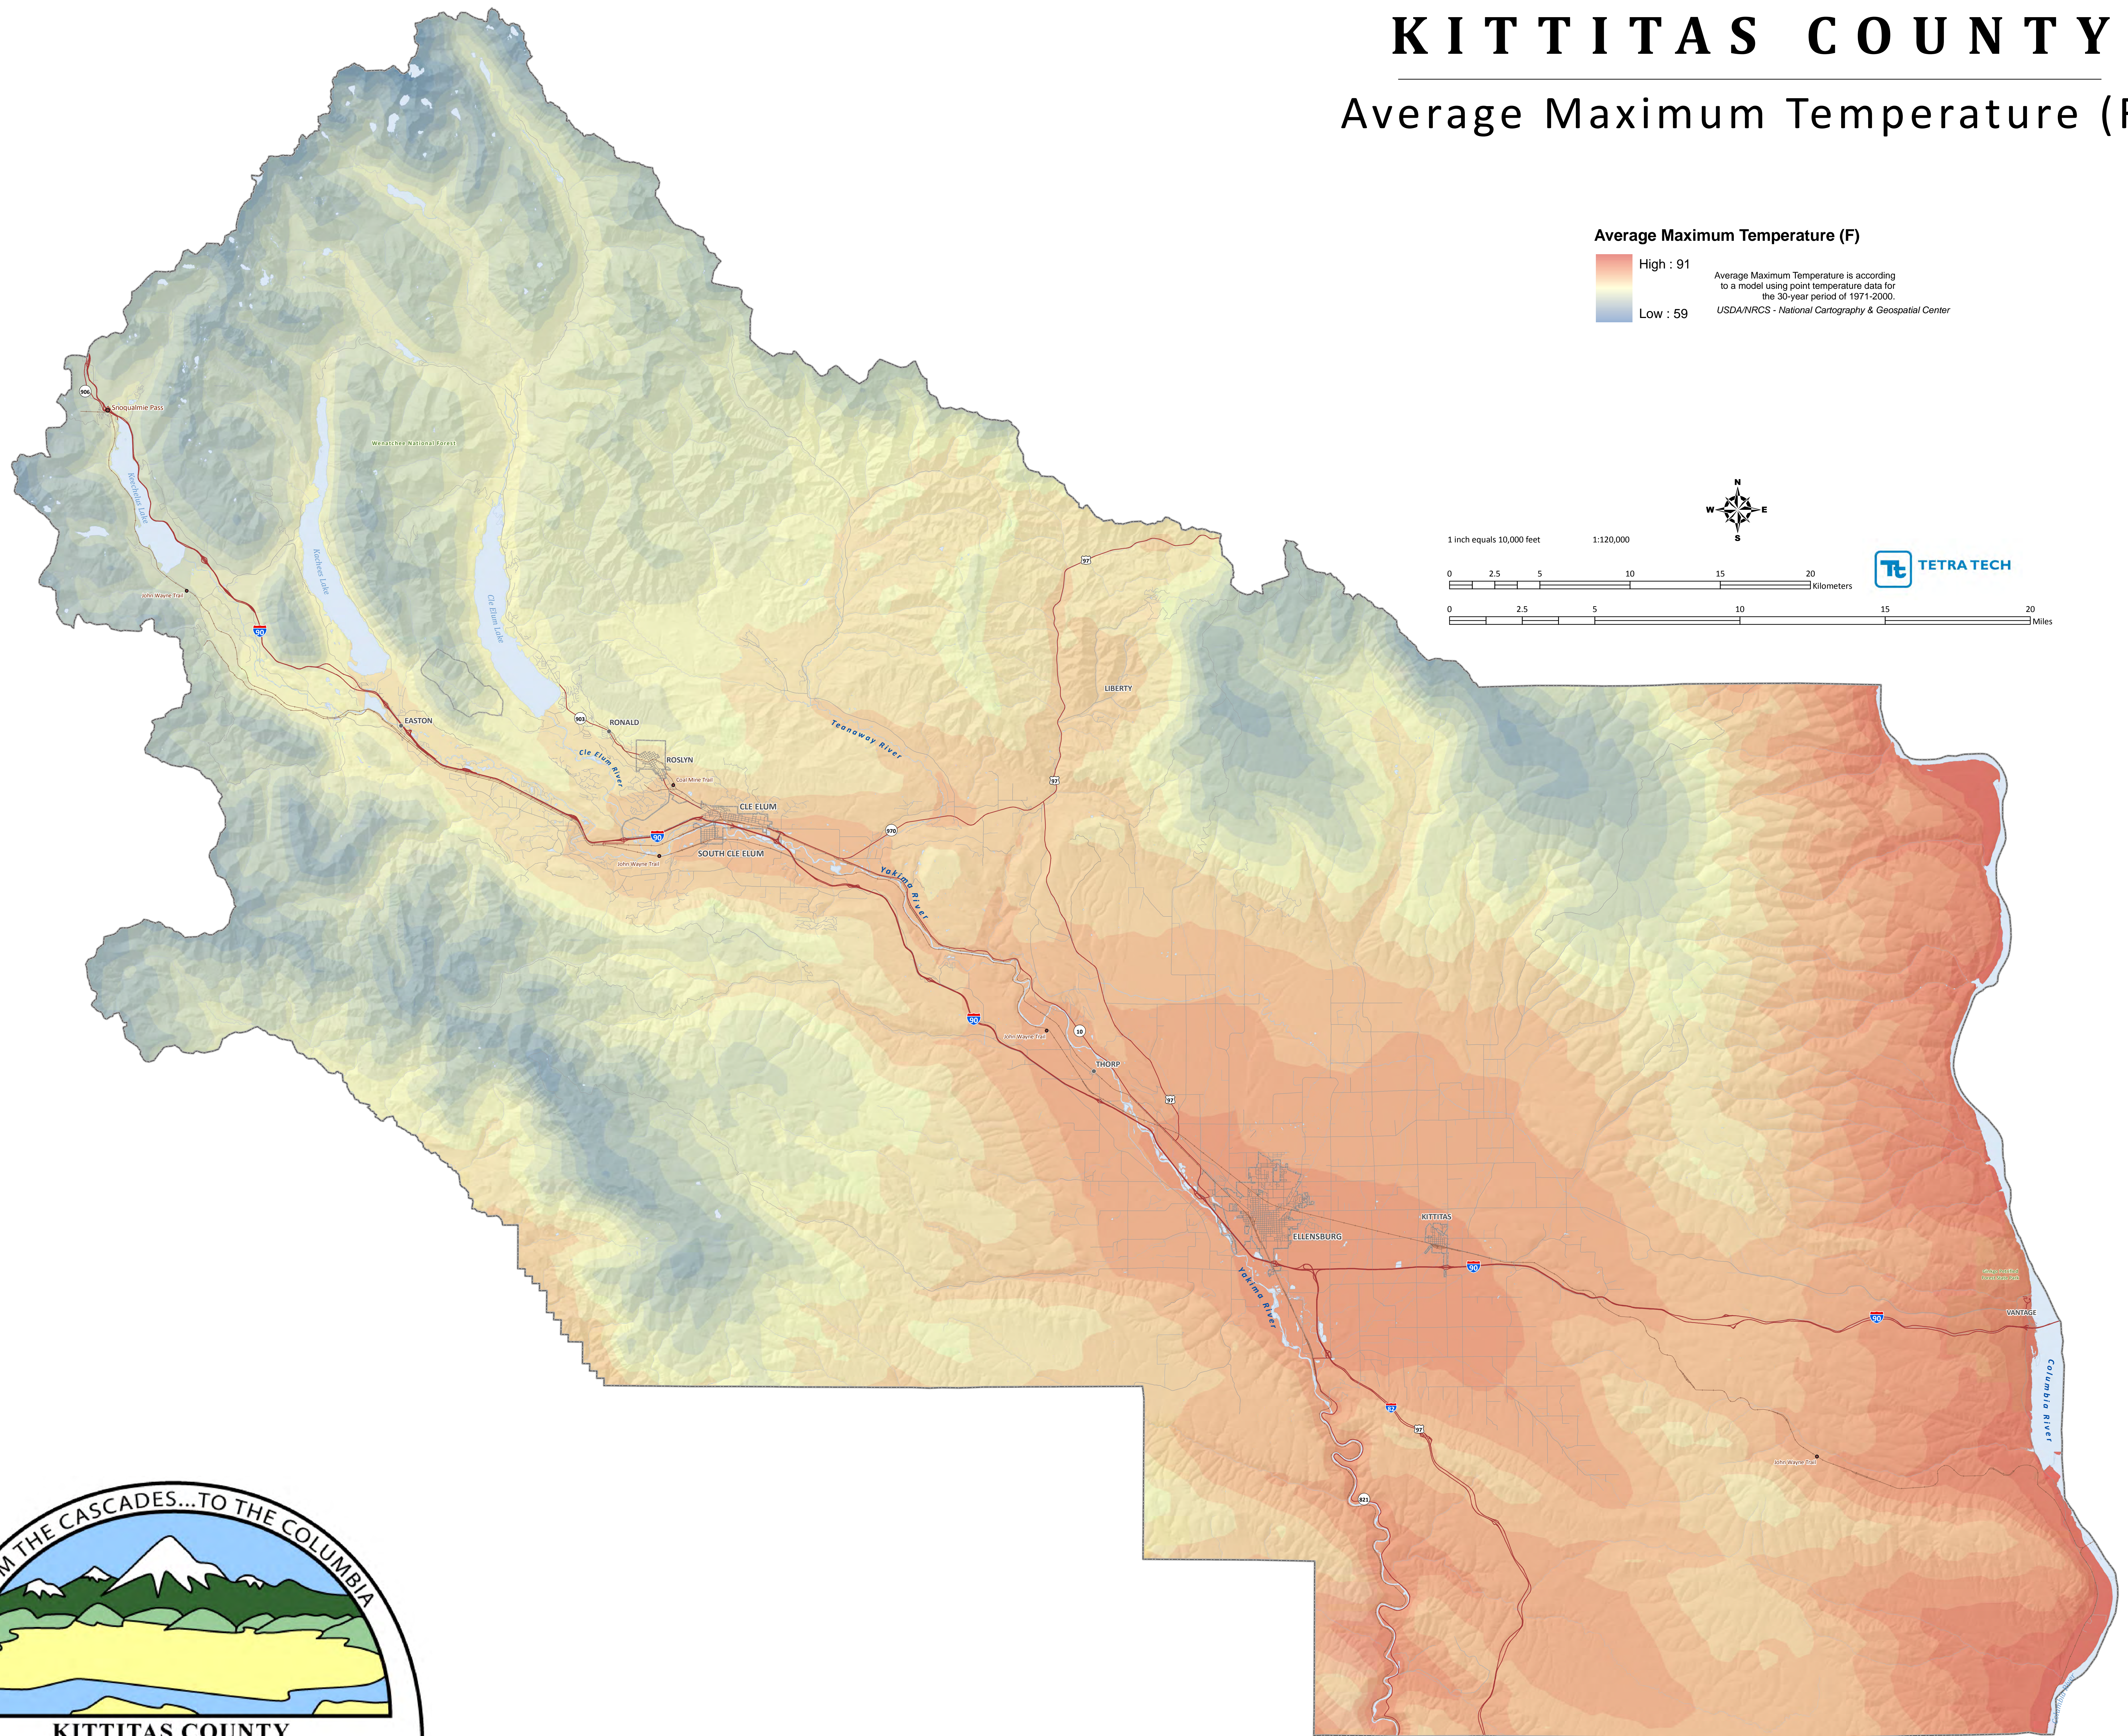

KITTITAS COUNTY

Average Maximum Temperature (F)

Average Maximum Temperature (F)
High : 91
Low : 59
Average Maximum Temperature is according to a model using point temperature data for the 30-year period of 1971-2000.
USDA/NRCS - National Cartography & Geospatial Center